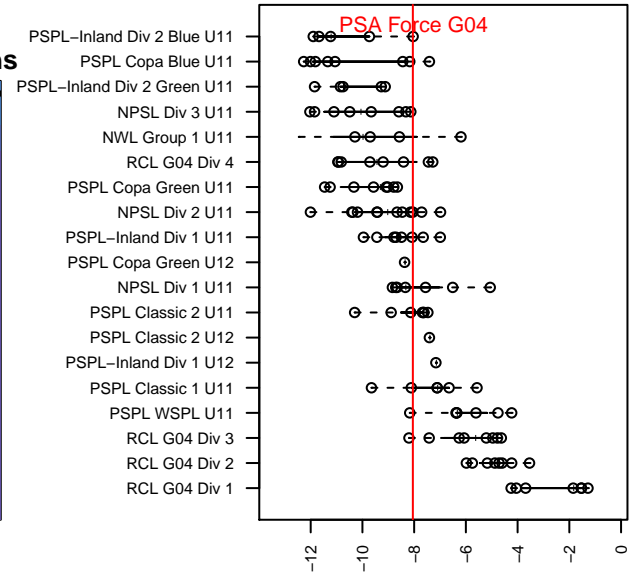

PSA Force G04

Pilchuck Soccer Alliance
 Marysville, WA
 G04 total strength=318
 attack=0.26 defense=0.14
 fall league = NPSL Div 2 U11
 spr league = Spr NPSL Div 1 U11
 notes= Marysville Force; Moore 2015

alt names used:
 G04 Force_Moore
 PILCHUCK SOCCER ALLIANCE – FORCE GC
 PSA FORCE G04
 PSA G04 Force – Moore
 PSA Force G04_Moore
 PSA G04 Force – Moore

Venues played:
 2015 Snohomish United Invt Gold
 2015 Strawberry Classic GU11
 2015 Bigfoot Silver A U11
 2015 NPSL Division 2 U11
 2015 Cranberry Cup U11
 2015 Spr NPSL Division 1 U11

**attack and defense variance (black dot)
relative to other teams
and top 10 in region**

**attack and defense rating
relative to others at age
and all opponents in last 13 months**

Performance relative to 13 month average