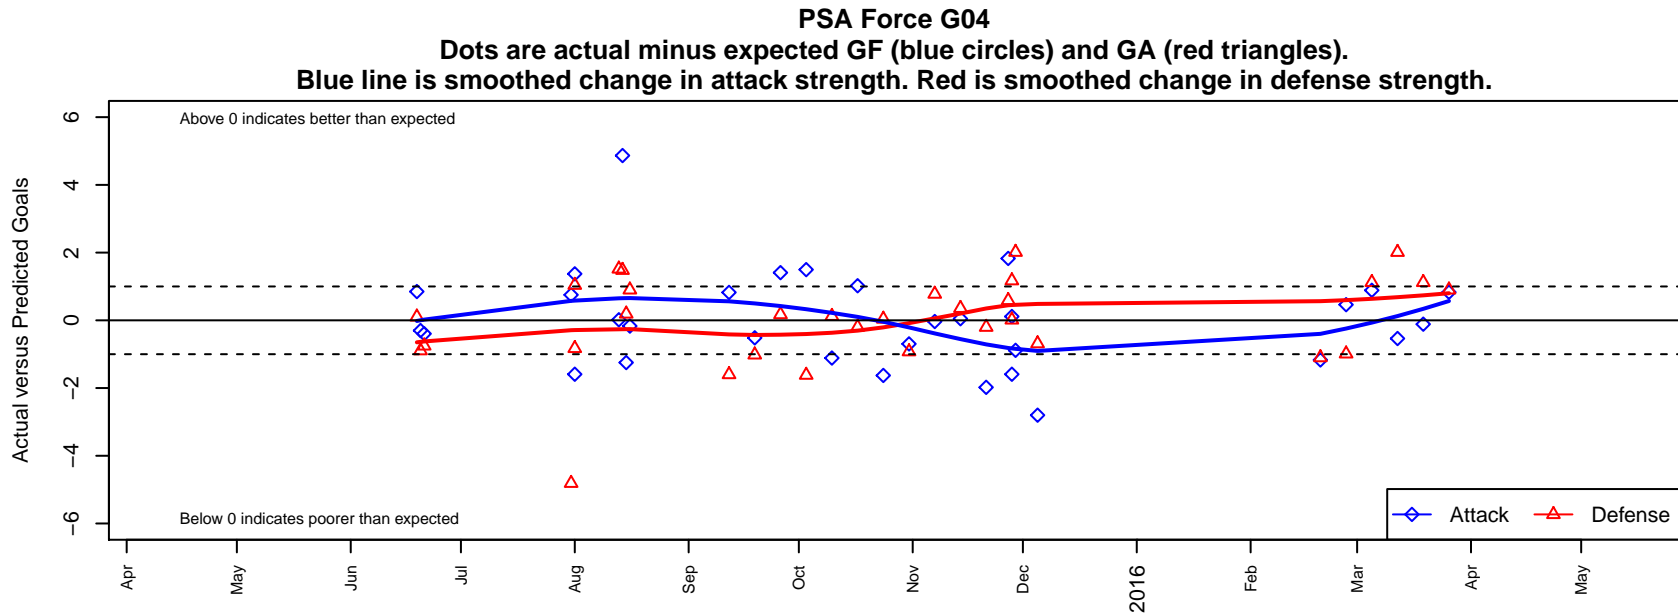

PSA Force G04

Pilchuck Soccer Alliance
 Marysville, WA
 G04 total strength=318
 attack=0.26 defense=0.14
 fall league = NPSL Div 2 U11
 spr league = Spr NPSL Div 1 U11
 notes= Marysville Force; Moore 2015

**attack and defense variance (black dot)
relative to other teams
and top 10 in region**

**attack and defense rating
relative to others at age
and all opponents in last 13 months**

Performance relative to 13 month average